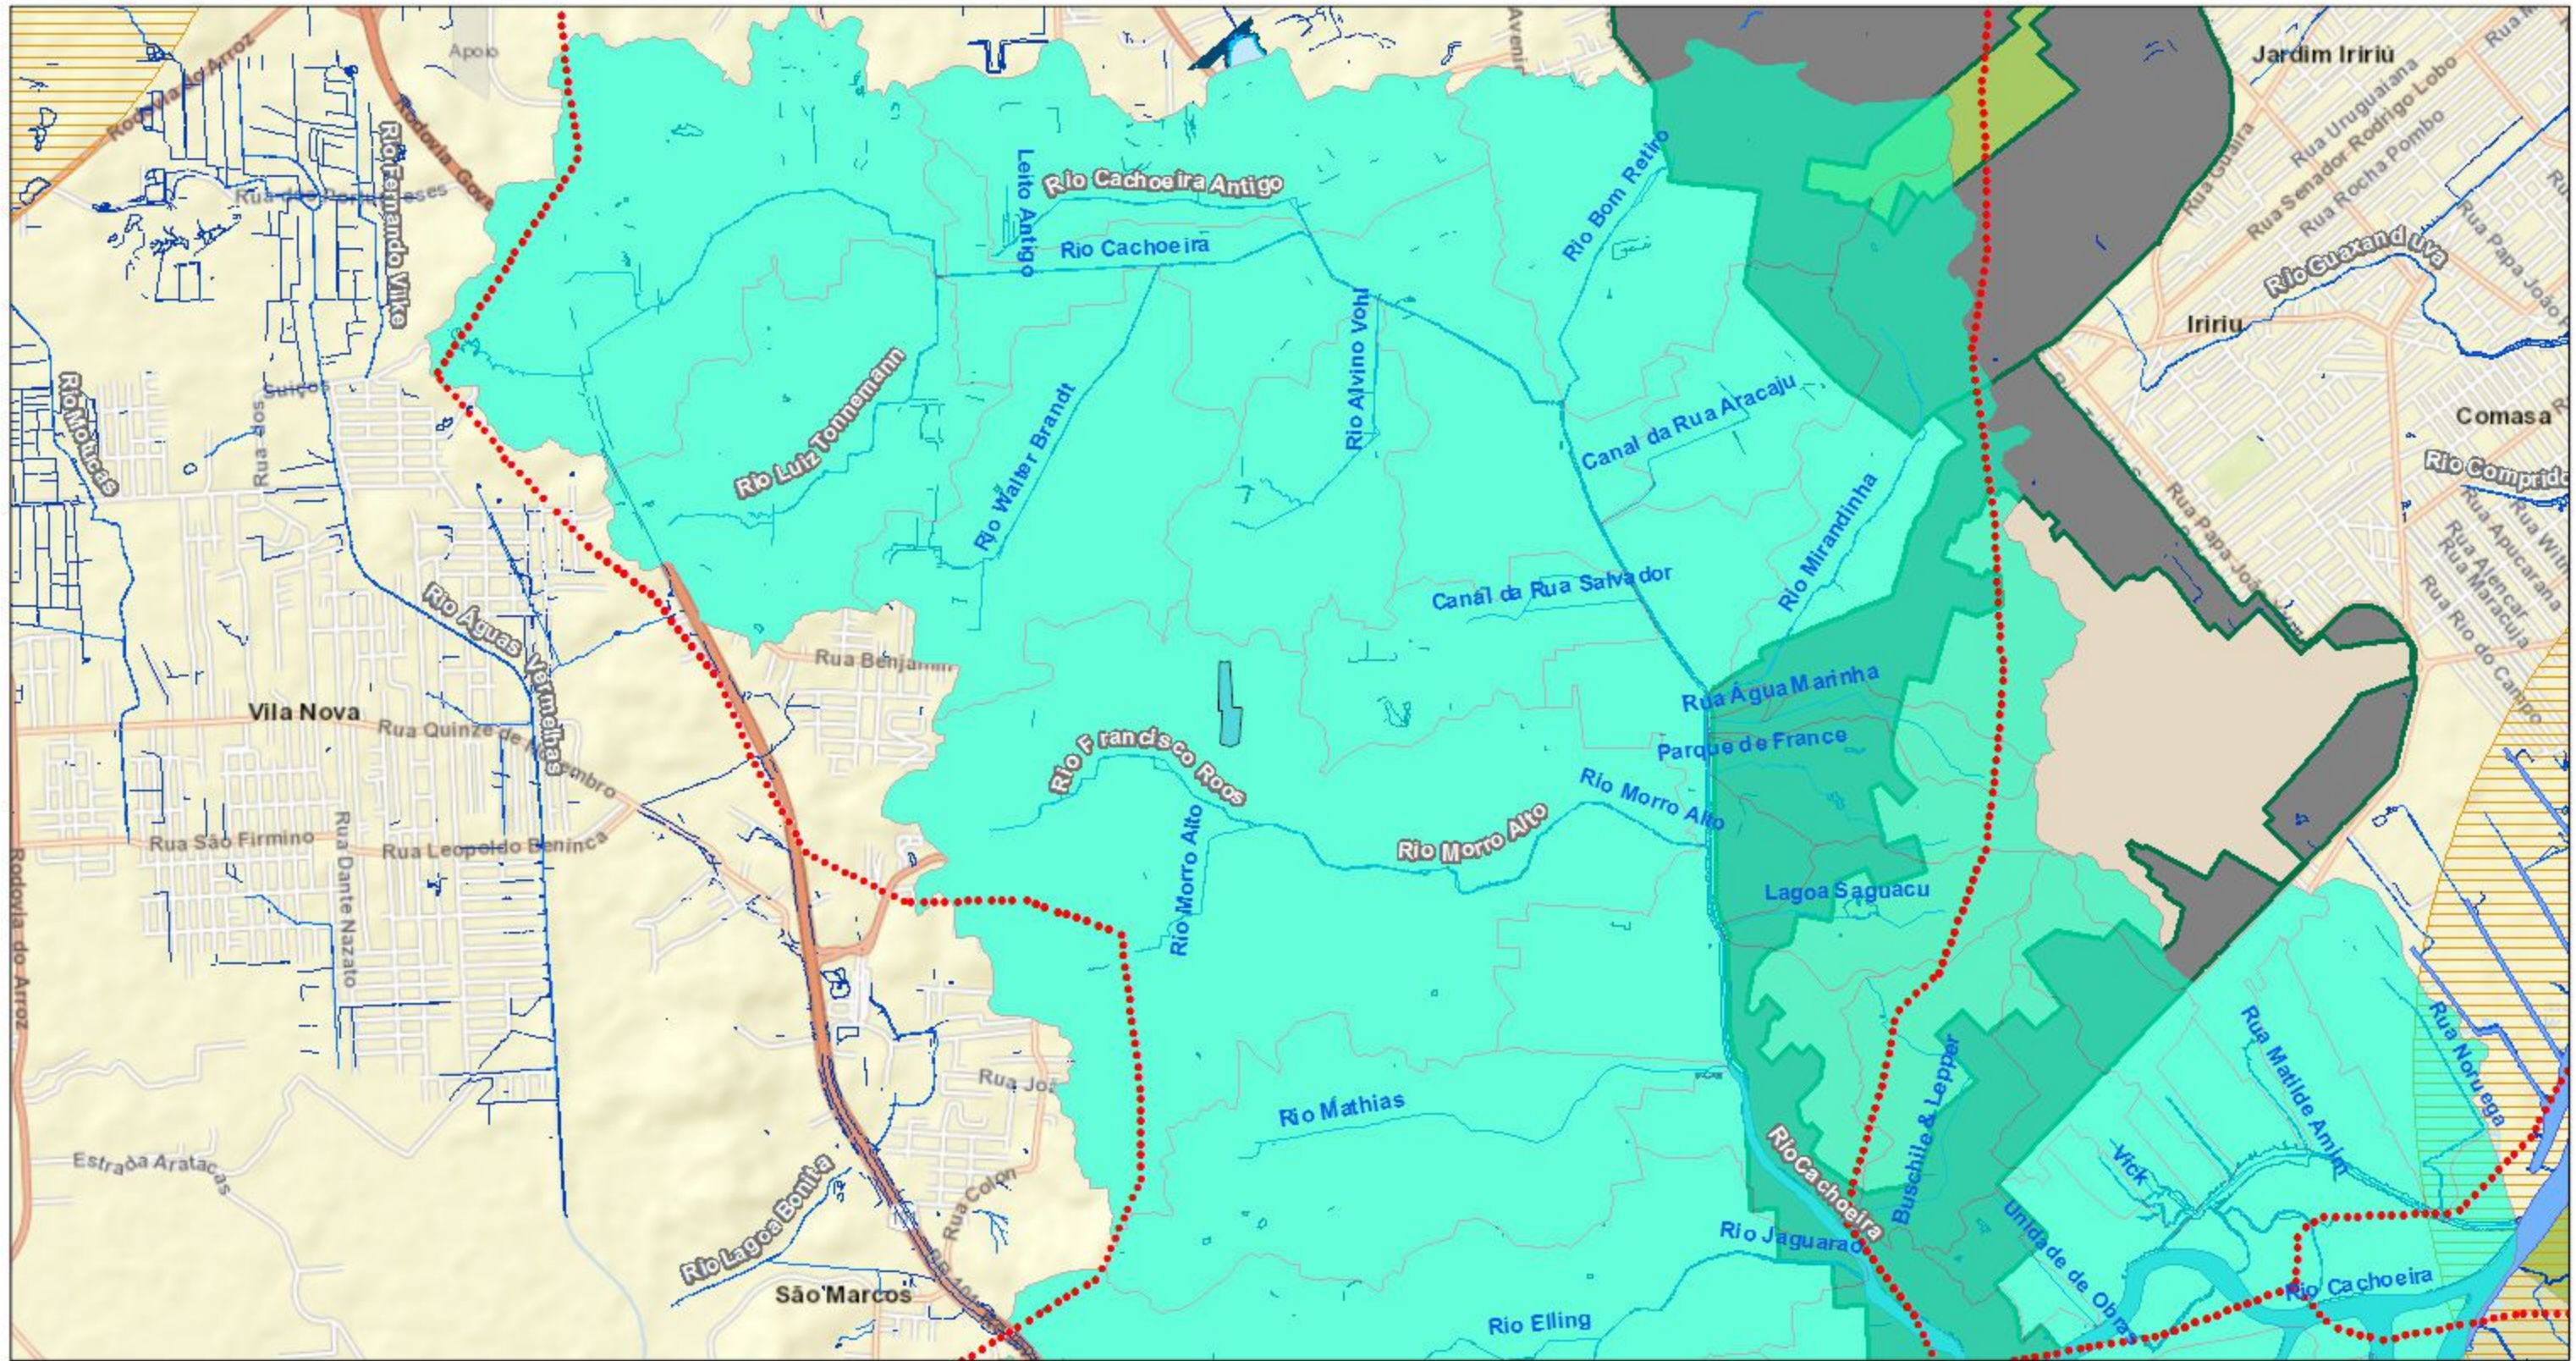

SIMGeo - Prefeitura Municipal de Joinville

August 12, 2018

1:32,629

Sources: Esri, HERE, Garmin, USGS, Intermap, INCREMENT P, NRCan, Esri Japan, METI, Esri China (Hong Kong), Esri Korea, Esri (Thailand), NGCC, © OpenStreetMap contributors, and the GIS User Community